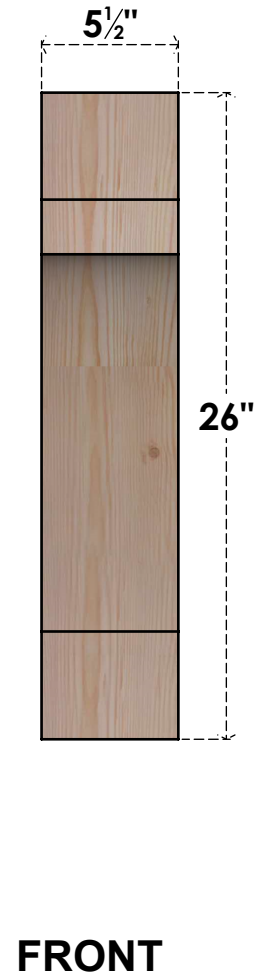

BRC06X14X26MRC00SDF

5 1/2"W X 14"D X 26"H MERCED SMOOTH BRACE, DOUGLAS FIR

EKENA MILLWORK
 2300 WEST MAIN ST.
 CLARKSVILLE, TX 75426
 TOLL FREE: 866-607-0453
 WWW.EKENAMILLWORK.COM

NOTES

1. INSTALLATION TO BE COMPLETED IN ACCORDANCE WITH MANUFACTURER'S SPECIFICATIONS.
2. DRAWING MAY NOT BE TO SCALE
3. THIS DRAWING IS INTENDED FOR DESIGN AND PLANNING PURPOSES ONLY.
4. ALL INFORMATION CONTAINED HEREIN WAS CURRENT AT THE TIME OF DEVELOPMENT BUT MUST BE REVIEWED AND APPROVED BY THE PRODUCT MANUFACTURER TO BE CONSIDERED ACCURATE.
5. PRODUCTS ARE NOT KILN DRIED. THIS ITEM IS UNIQUE AND WILL CONTAIN THE NATURAL VARIATIONS THAT THE WOOD SPECIES OFFERS. THIS MAY RESULT IN VARIATIONS UP TO 1/4"