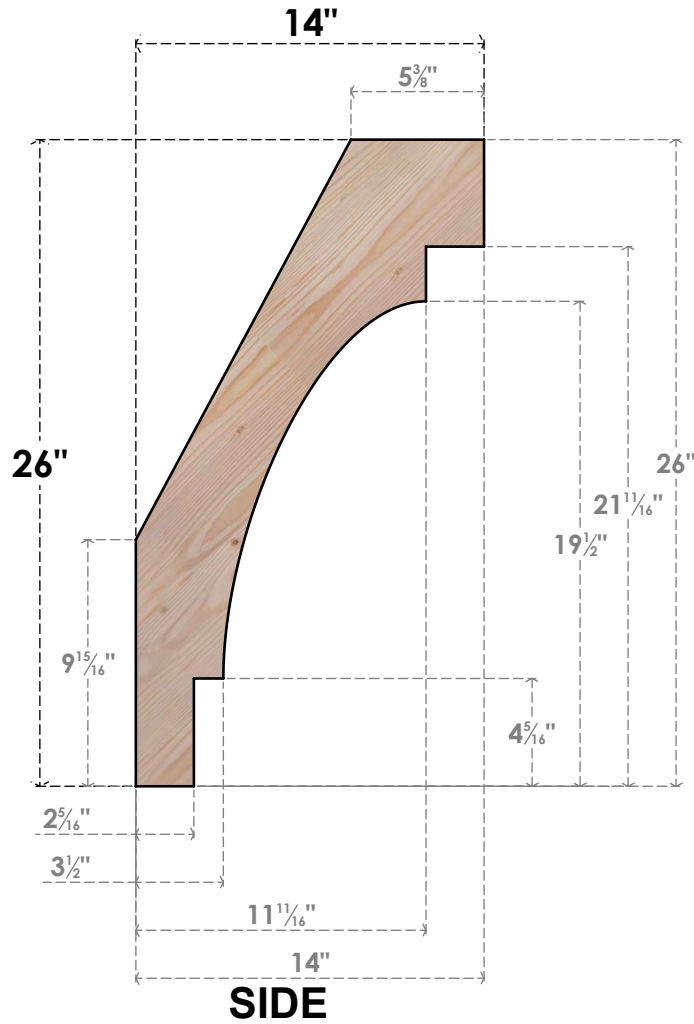

BRC06X14X26MRC00SDF

5 1/2"W X 14"D X 26"H MERCED SMOOTH BRACE, DOUGLAS FIR

EKENA MILLWORK
 2300 WEST MAIN ST.
 CLARKSVILLE, TX 75426
 TOLL FREE: 866-607-0453
 WWW.EKENAMILLWORK.COM

NOTES

1. INSTALLATION TO BE COMPLETED IN ACCORDANCE WITH MANUFACTURER'S SPECIFICATIONS.
2. DRAWING MAY NOT BE TO SCALE
3. THIS DRAWING IS INTENDED FOR DESIGN AND PLANNING PURPOSES ONLY.
4. ALL INFORMATION CONTAINED HEREIN WAS CURRENT AT THE TIME OF DEVELOPMENT BUT MUST BE REVIEWED AND APPROVED BY THE PRODUCT MANUFACTURER TO BE CONSIDERED ACCURATE.
5. PRODUCTS ARE NOT KILN DRIED. THIS ITEM IS UNIQUE AND WILL CONTAIN THE NATURAL VARIATIONS THAT THE WOOD SPECIES OFFERS. THIS MAY RESULT IN VARIATIONS UP TO 1/4"